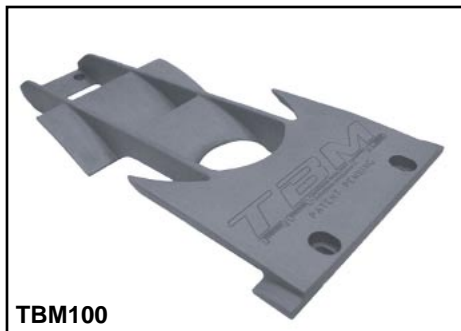

Phone: (800) 762-1633

NEW TBM PRODUCTS FOR KAWASAKI

TBM107-G

Kawasaki SX-R Head w/Girdle Kit

TBM101

SX-R Rear Sponsons

TBM106

Kawasaki 750/800 Reed Spacers