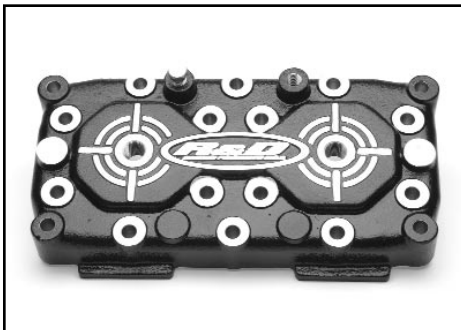

More New "Hot" Products!!

from

Domestic Order Fax: (858) 566-5347 • International Order Fax: (858) 566-3625
Phone: (800) 762-1633

R&D Aquavein

R&D Pump Shoe Seal Kit

R&D Intake Manifold

R&D Head

R.Pot Drop Nozzle Kit

Billet Quick Drain

NEW PRODUCTS FOR KAWASAKI 800SXR

Part No	Description	Retail
111-80000	R&D 800SXR Aquavein	\$163.16
121-80000	R&D 800SXR Ride Plate	\$129.95
161-80000	R&D 750/800 Pump Shoe Seal Kit	\$29.95
231-75146	R&D 800SXR Intake Manifold	\$199.95
411-75000	R&D 800SXR Girdle Hardware Kit	\$80.81
411-80028	R&D 800SXR Head 28cc	\$235.00
411-80029	R&D 800SXR Head 29cc	\$235.00
441-75001	R&D 800SXR Timing Advance Kit	\$46.90
53-4465	Filter Adapter for 800SXR Stock Carb.	\$19.95
54-3358	R.Pot 800SXR Drop Nozzle Kit	\$550.00
57-4065	Billet Quick Drain 1200STXR/800SXR	\$35.00
837M08200	82mm Standard Wiseco Piston	\$109.78
837M08250	82.5mm 0.50 Wiseco Piston	\$109.78
JSU-800STB	800SXR Billet Spring Tensioner	\$39.95
SKC75SW1419	800SXR Impeller for Limited	\$232.99
SKC75SW1520	800SXR Impeller for SS/Mod (required exit nozzle modification to 82mm)	\$232.99
SSP-1006	800SXR Billet Turn Plate	\$245.00