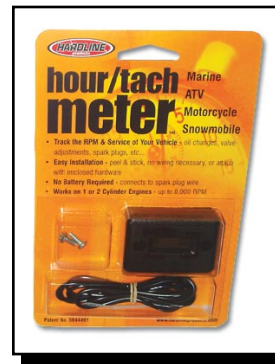

Email: scott@hotproductsusa.com

MORE NEW PRODUCTS!

17860-0012

Rule Flat Tank Electric Oil Extractor

Eliminate those costly yard service fees with the new quick, clean, compact electric oil extractor. Includes a 3-1/2 gallon compact self-priming diaphragm pump for extraction and an easy pour spout for oil transfer.

- 3.5 gallon (13 liter) leak proof container
- Designed for ease of carrying
- Complete with dipstick, suction tube & battery clamps
- Self-priming, dry running, 12 or 24 volt diaphragm pump
- Empties and stows easily

"A Twangled View of Havasu" DVD
70-0021

331-80000

SXR 800 Exhaust Power Sleeve

The new R&D billet aluminum Exhaust Power Sleeve is designed to insert into the stinger of the stock exhaust to reduce the stinger size thereby increasing back pressure. This is a simple installation that will increase top speed and add 100 RPM.

HR-8061

Hour/Tach Meter

Has same features as hour meter plus tachometer feature. Works on any gas engine up to 2 cylinders and 9000 RPM.

- Firing pattern 1 spark = 1 RPM
- Resolution 10 RPMs
- Maximum RPMs 9000
- Suitable for all single and twin, two or four cycle gasoline engines operating within specified tachometer firing pattern.